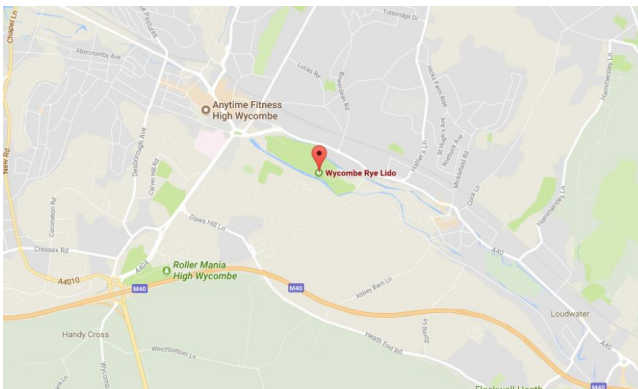

Locations – click on the map to view destination online.

THE CENTRE,
Farnham Rd,
Slough, SL1 4UT

WINDSOR GREAT PARK,
Crown Estate Offices,
Windsor Great Park,
Windsor SL4 2HT

WYCOMBE RYE LIDO
Off, Bassetsbury Ln,
High Wycombe
HP11 1QX