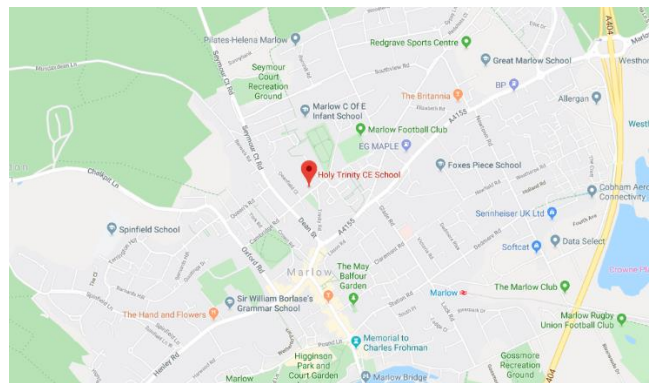

Bookings MUST be made via GymSync - [Book today!](#)

BIKE/RUN SESSION @ WINDSOR - The session takes place on the green by the Crown Estate Office. Please note the Crown Estate have requested that **NO CARS** are driven into Windsor Great Park. Please therefore park either in the car park at Cranbourne Gate or Rangers Gate and walk in to Windsor Great Park

Please note we may sometimes have to use another location because of events in the park. We will of course notify you beforehand.

PARKING

Parking at Wycombe Rye Lido is 50p for 2 hours. You MUST put in your car registration number otherwise it's a £90 fine!

Locations – click on the map to view destination online.

THE CENTRE,
Farnham Rd,
Slough, SL1 4UT

WINDSOR GREAT PARK,
Crown Estate Offices,
Windsor Great Park,
Windsor SL4 2HT

WYCOMBE RYE LIDO
Off, Bassetsbury Ln,
High Wycombe
HP11 1QX