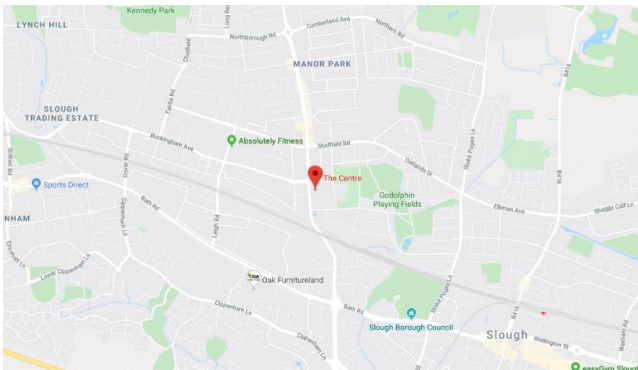

Bookings MUST be made via GymSync - [Book today!](#)

BIKE/RUN SESSION @ WINDSOR - The session takes place on the green by the Crown Estate Office. Please note the Crown Estate have requested that **NO CARS** are driven into Windsor Great Park. Please therefore park either in the car park at Cranbourne Gate or Rangers Gate and walk in to Windsor Great Park

Please note we may sometimes have to use another location because of events in the park. We will of course notify you beforehand.

PARKING

Parking at Wycombe Rye Lido is 50p for 2 hours. You MUST put in your car registration number otherwise it's a £90 fine!

Locations – click on the map to view destination online.

THE CENTRE,
Farnham Rd,
Slough, SL1 4UT

WINDSOR GREAT PARK,
Crown Estate Offices,
Windsor Great Park,
Windsor SL4 2HT

WYCOMBE RYE LIDO
Off, Bassetsbury Ln,
High Wycombe
HP11 1QX